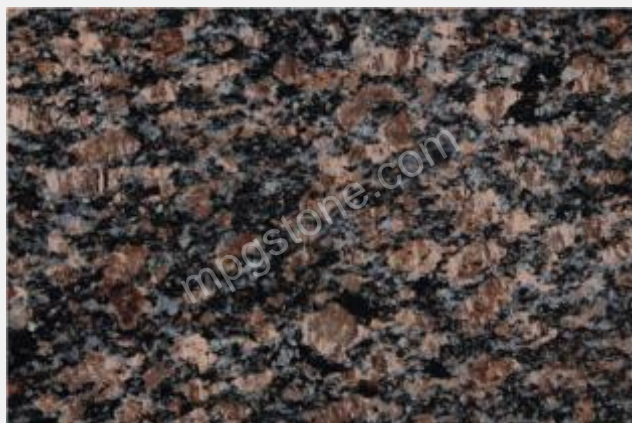

Sapphire Brown

Other Industry Name	N/A
Country of Origin	India
Variation in Color	Low
Available Sizes (inch)	12" x 12", 12" x 24", 16" x 16", 16" x 24", 18" x 18", 24" x 24" & Other sizes on request
Available Thickness	10 mm, 12 mm, 15 mm, 18 mm, 20 mm Calibrated
Available Finishes	Honed, Leathered, Polished, Flamed
Available Products	Flooring Tiles, Profiles, Slabs, Versaille Pattern, Bullnose
Usage	Exterior, Interior
Traffic	Heavy