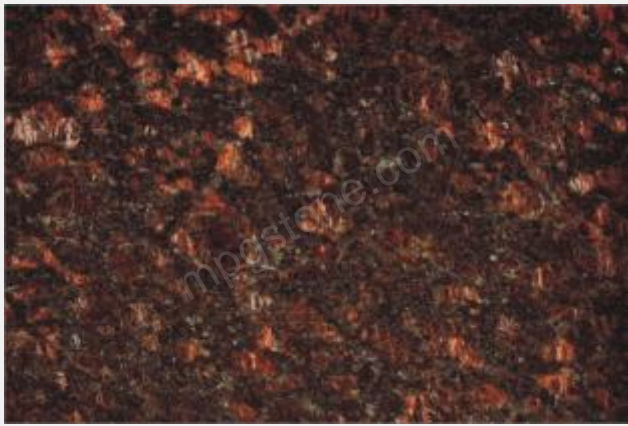

## Kashmir White

Other Industry Name	N/A
Country of Origin	India
Variation in Color	Low
Available Sizes (inch)	12" x 12", 12" x 24", 16" x 16", 16" x 24", 18" x 18", 20" x 20", 24" x 24" & Other sizes on request
Available Thickness	10 mm, 12 mm, 15 mm, 18 mm, 20 mm, 25 mm, 30 mm Calibrated
Available Finishes	Honed, Leathered, Polished, Flamed
Available Products	Flooring Tiles, Counter Tops, Profiles, Slabs, Versaille Pattern, Bullnose
Usage	Exterior, Interior
Traffic	Heavy

## Madurai Gold

Other Industry Name	N/A
Country of Origin	India
Variation in Color	Medium
Available Sizes (inch)	12" x 12", 12" x 24", 16" x 16", 16" x 24", 18" x 18", 20" x 20", 24" x 24" & Other sizes on request
Available Thickness	10 mm, 12 mm, 15 mm, 18 mm, 20 mm, 25 mm, 30 mm Calibrated
Available Finishes	Honed, Leathered, Polished, Bush hammered, Flammed
Available Products	Flooring Tiles, Counter Tops, Profiles, Slabs, Versaille Pattern
Usage	Exterior, Interior
Traffic	Heavy