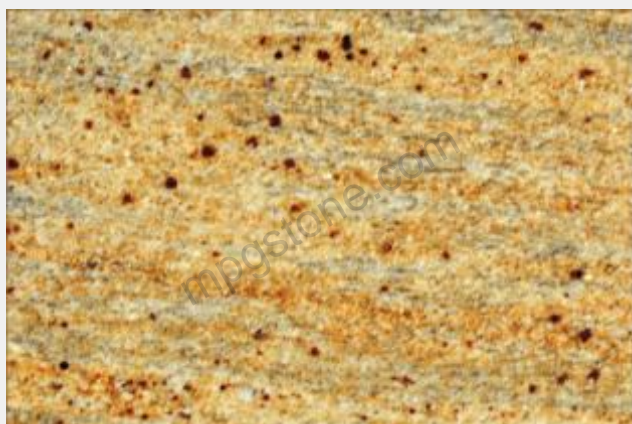

Kashmir Gold

Other Industry Name	N/A
Country of Origin	India
Variation in Color	Low
Available Sizes (inch)	12" x 12", 12" x 24", 16" x 16", 16" x 24", 18" x 18", 24" x 24" & Other sizes on request
Available Thickness	10 mm, 12 mm, 15 mm, 18 mm, 20 mm, 25 mm, 30 mm Calibrated
Available Finishes	Honed, Leathered, Polished, Flamed
Available Products	Flooring Tiles, Counter Tops, Profiles, Slabs, Versaille Pattern, Bullnose
Usage	Exterior, Interior
Traffic	Heavy