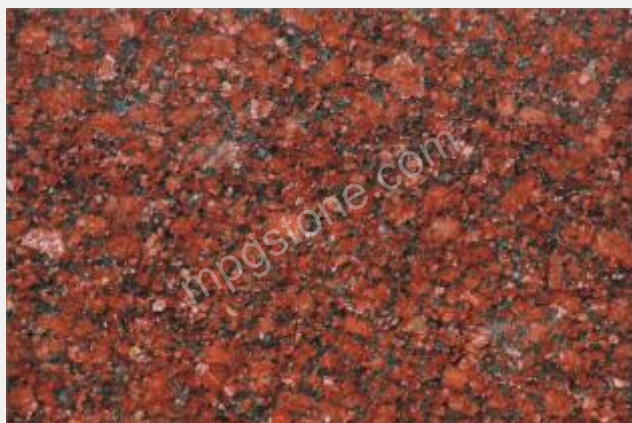

Ruby Red

Other Industry Name	N/A
Country of Origin	India
Variation in Color	Low
Available Sizes (inch)	12" x 12", 12" x 24", 16" x 16", 16" x 24", 18" x 18", 20" x 20", 24" x 24" & Other sizes on request
Available Thickness	10 mm, 12 mm, 15 mm, 18 mm, 20 mm, 25 mm, 30 mm Calibrated
Available Finishes	Honed, Leathered, Polished, Flamed
Available Products	Flooring Tiles, Counter Tops, Profiles, Slabs, Versaille Pattern, Bullnose
Usage	Exterior, Interior
Traffic	Heavy