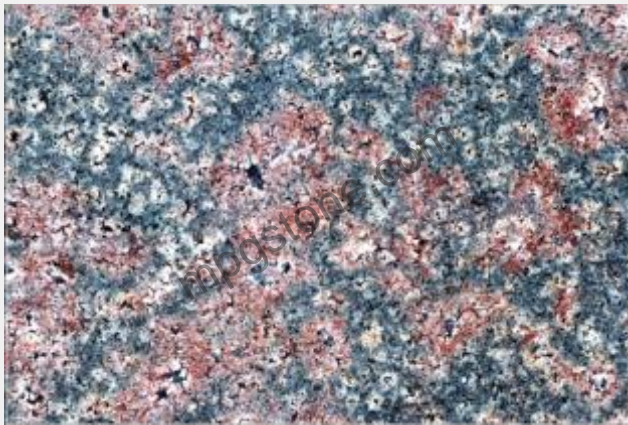

Bala Flower

Other Industry Name	N/A
Country of Origin	India
Variation in Color	Low
Available Sizes (inch)	12" x 12", 12" x 24", 16" x 16", 16" x 24", 18" x 18", 24" x 24" & Other sizes on request
Available Thickness	10 mm, 12 mm, 15 mm, 18 mm, 20 mm, 25 mm, 30 mm Calibrated
Available Finishes	Honed, Leathered, Polished, Flammed
Available Products	Flooring Tiles, Counter Tops, Profiles, Slabs, Versaille Pattern, Bullnose
Usage	Exterior, Interior
Traffic	Heavy